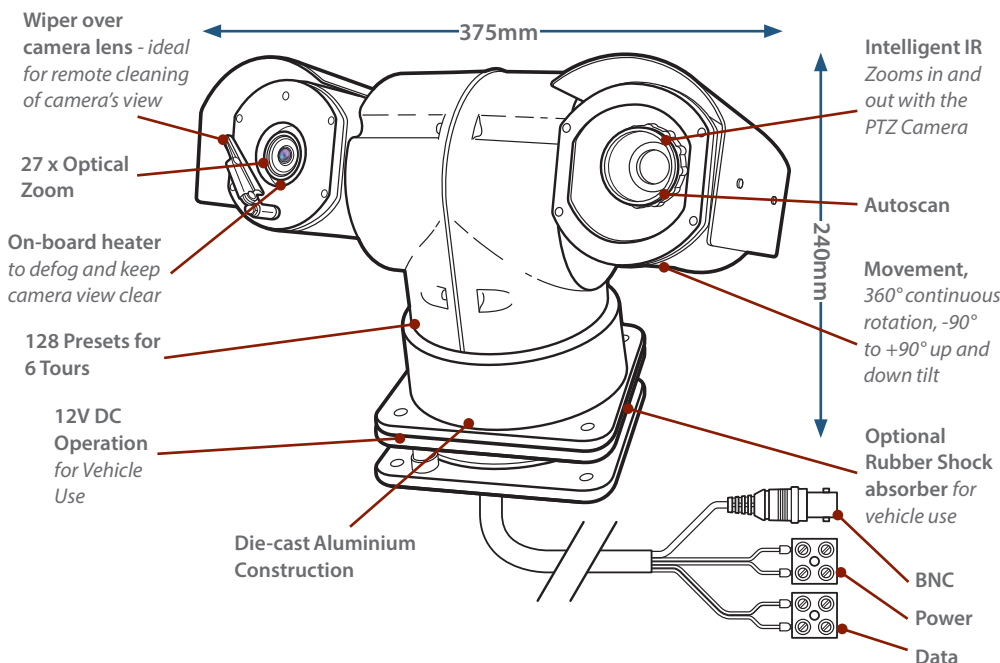

NiteDevil
Sees in the Dark

PTZ950P
12V DC

Ideal for surveillance of large spaces! Such as warehouses or carparks

The PTZ & IR focus together, this means on a wide-angle shot you get a wide diffused IR beam and for long-distance shots you get a more powerful focussed IR beam.

This intelligent adjustment of the IR light from a wide to narrow beam produces better in low light with a clearer picture than a camera with a non-adjusting IR mechanism.

Features

- ✓ Adjustable IR Focus
- ✓ 12V DC
- ✓ Up to 100m IR
- ✓ IP66 Weatherproof
- ✓ Graphite Grey Finish
- ✓ Wiper Fitted to Lens
- ✓ Offers a visual deterrent as you see it rotate
- ✓ The PTZ & IRs Focus Together

Specification

Camera Specification

1/4" CCD Col, 500TVL
0.001 Lux, 0 Lux IR on
27x Optical Zoom
1V p-p 75 ohms
Privacy Function
Bracket Supplied

PTZ Specification

128 Presets, 6 tours,
Pan Speed 160°/sec
Tilt Speed 80°/sec,
360° Continuous Rotation
Scanning 0.5~30°/sec
1 IR LED (Equivalent to 63 IRs)
850nm, Wiper/Heater
12V DC
IP66 Die Cast Aluminium
Weight - 7.5 KGS
Pelco D & P
240mm (H) x 375mm (W)

Options Available

PART CODE	DESCRIPTION
PTZ960P	24V AC

Other Products To Consider

3D PTZ Controller
5" Quad Colour
LCD Screen
PTZ715

Visit the user friendly site:
www.nitedevil.com

All specifications are approximate. NiteDevil.com reserves the right to change any product specifications or features without notice. Whilst every effort is made to ensure that these instructions are complete and accurate, NiteDevil.com cannot be held responsible in any way for any losses, no matter how they arise, from errors or omissions in these instructions, or the performance or non-performance of the equipment that these instructions refer to.