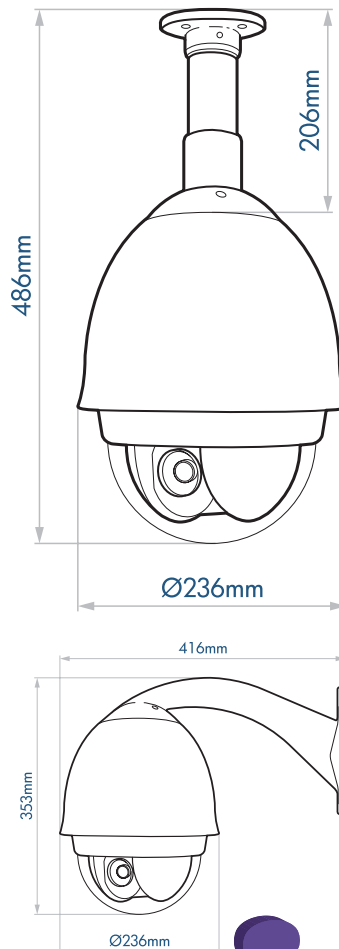

Nite Devil
Sees in the Dark

PTZ608K

The same great aesthetics as the standard range!
But with all the extras...

600 Series Extras...

- ✓ 4 alarm inputs for PIR or break beam activation
- ✓ High Speed rotation - 360° in just over a second means you don't need to miss a thing and works great if alarm activated by a PIR
- ✓ Intelligent proportional panning to slow down when zoomed in you don't overshoot your subject
- ✓ 180° auto picture flip - great for keeping track of a suspect with no blind spot
- ✓ Mimic mode in addition to 6 tours - allows the user to "record" up to 4 patterns based in their own preferred controls of the keypad
- ✓ Superior belt driven mechanism for extra smooth movement and footage
- ✓ Privacy Masking

PLUS Free Smoked Cover (clear cover supplied as standard), Free PSU + Free Ceiling Bracket with all options.

Features

- ✓ 64 Pre-sets
- ✓ 6 Tours
- ✓ 15°/sec Pan Speed
- ✓ Multi-Protocol
- ✓ Continuous Rotation
- ✓ Double Lined, metal head
- ✓ Unique Easy Fit System
- ✓ 24V AC 1.7A
- ✓ PSU Supplied

Specification

- 1/4" Sony Colour
- 500TVL
- 1V p-p 75 ohm
- 0.001 Lux
- Day/Night Function
- 24V AC
- 1.7 Amp
- IP66
- Pelco P & D
- Bracket Supplied
- Metal Construction
- 27 x IR sensitive Zoom
- 64 Presets
- 6 Tours
- 15°sec Pan speed
- H353mm x Ø 236mm x 416mm from wall