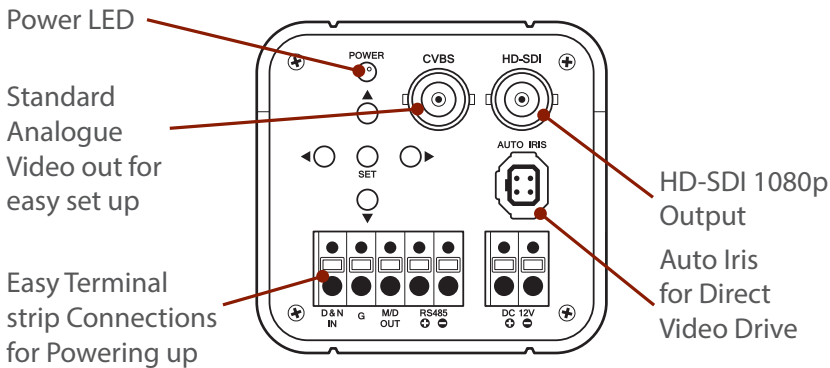

CAM344L
240V AC / 2.8-12mm
Lens

NEW HD Traditional Camera with NiteDevil™ WDR & On Screen Display

A stylish high performance NiteDevil camera in a traditional style features Wide Dynamic Range and OSD Menu for mirror, privacy & motion detect functions. Offering superb results even at night, this camera can recognize a car number plate using its built-in high sensitivity backlight compensation.

Rear Features CAM341/CAM341L

Choice of Voltage Options:

- 12V DC - Best Value, suits most applications
- Dual Voltage 12V DC / 24V AC - Great for long cable runs
- 240V AC - Good in heavy industrial environments

Features

- ✓ 1080p at 25fps
- ✓ True Day-Night
- ✓ Wide Dynamic Range
- ✓ 240V AC
- ✓ 0.02 Lux (Sens-up)
- ✓ Mirror / Privacy Function
- ✓ Motion Detect
- ✓ NiteDevil™ HD
- ✓ 62x Digital Zoom
- ✓ 2.8-12mm Lens

Specification

- 1/3" 2.1 Megapixel
- 1080p 25fps / 720p 50fps
- 0.02 Lux (Sens-up)
- 62x Digital Zoom
- +50dB S/N Ratio
- 1V p-p 75 ohms
- 240V AC
- On Screen Display
- Wide Dynamic Range
- Auto Backlight Function
- Privacy Masking
- Motion Detect
- 65 x 60 x 119.6mm (ex lens)