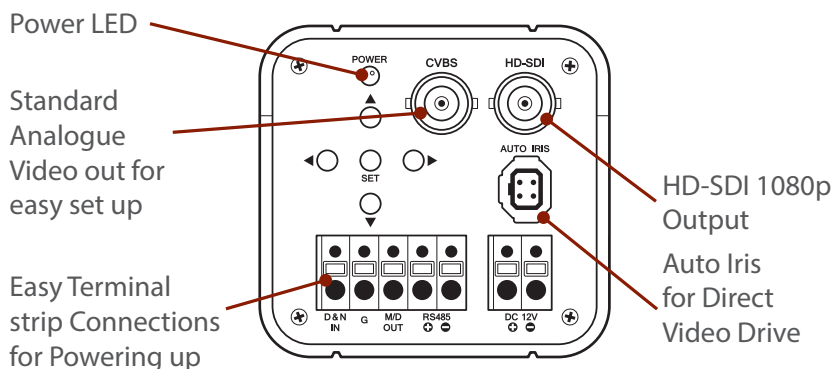

CAM343L
Dual Voltage / 2.8-12mm Lens

NEW HD Traditional Camera with NiteDevil™ WDR & On Screen Display

A stylish high performance NiteDevil camera in a traditional style features Wide Dynamic Range and OSD Menu for mirror, privacy & motion detect functions. Offering superb results even at night, this camera can recognize a car number plate using its built-in high sensitivity backlight compensation.

Rear Features CAM341/CAM341L

Choice of Voltage Options:

- 12V DC - Best Value, suits most applications
- Dual Voltage 12V DC / 24V AC - Great for long cable runs
- 240V AC - Good in heavy industrial environments

Features

- ✓ 1080p at 25fps
- ✓ True Day-Night
- ✓ Wide Dynamic Range
- ✓ Dual Voltage
- ✓ 0.02 Lux (Sens-up)
- ✓ Mirror / Privacy Function
- ✓ Motion Detect
- ✓ NiteDevil™ HD
- ✓ 62x Digital Zoom
- ✓ 2.8-12mm Lens

Specification

- 1/3" 2.1 Megapixel
- 1080p 25fps / 720p 50fps
- 0.02 Lux (Sens-up)
- 62x Digital Zoom
- +50dB S/N Ratio
- 1V p-p 75 ohms
- Dual Voltage
- On Screen Display
- Wide Dynamic Range
- Auto Backlight Function
- Privacy Masking
- Motion Detect
- 65 x 60 x 119.6mm (ex lens)